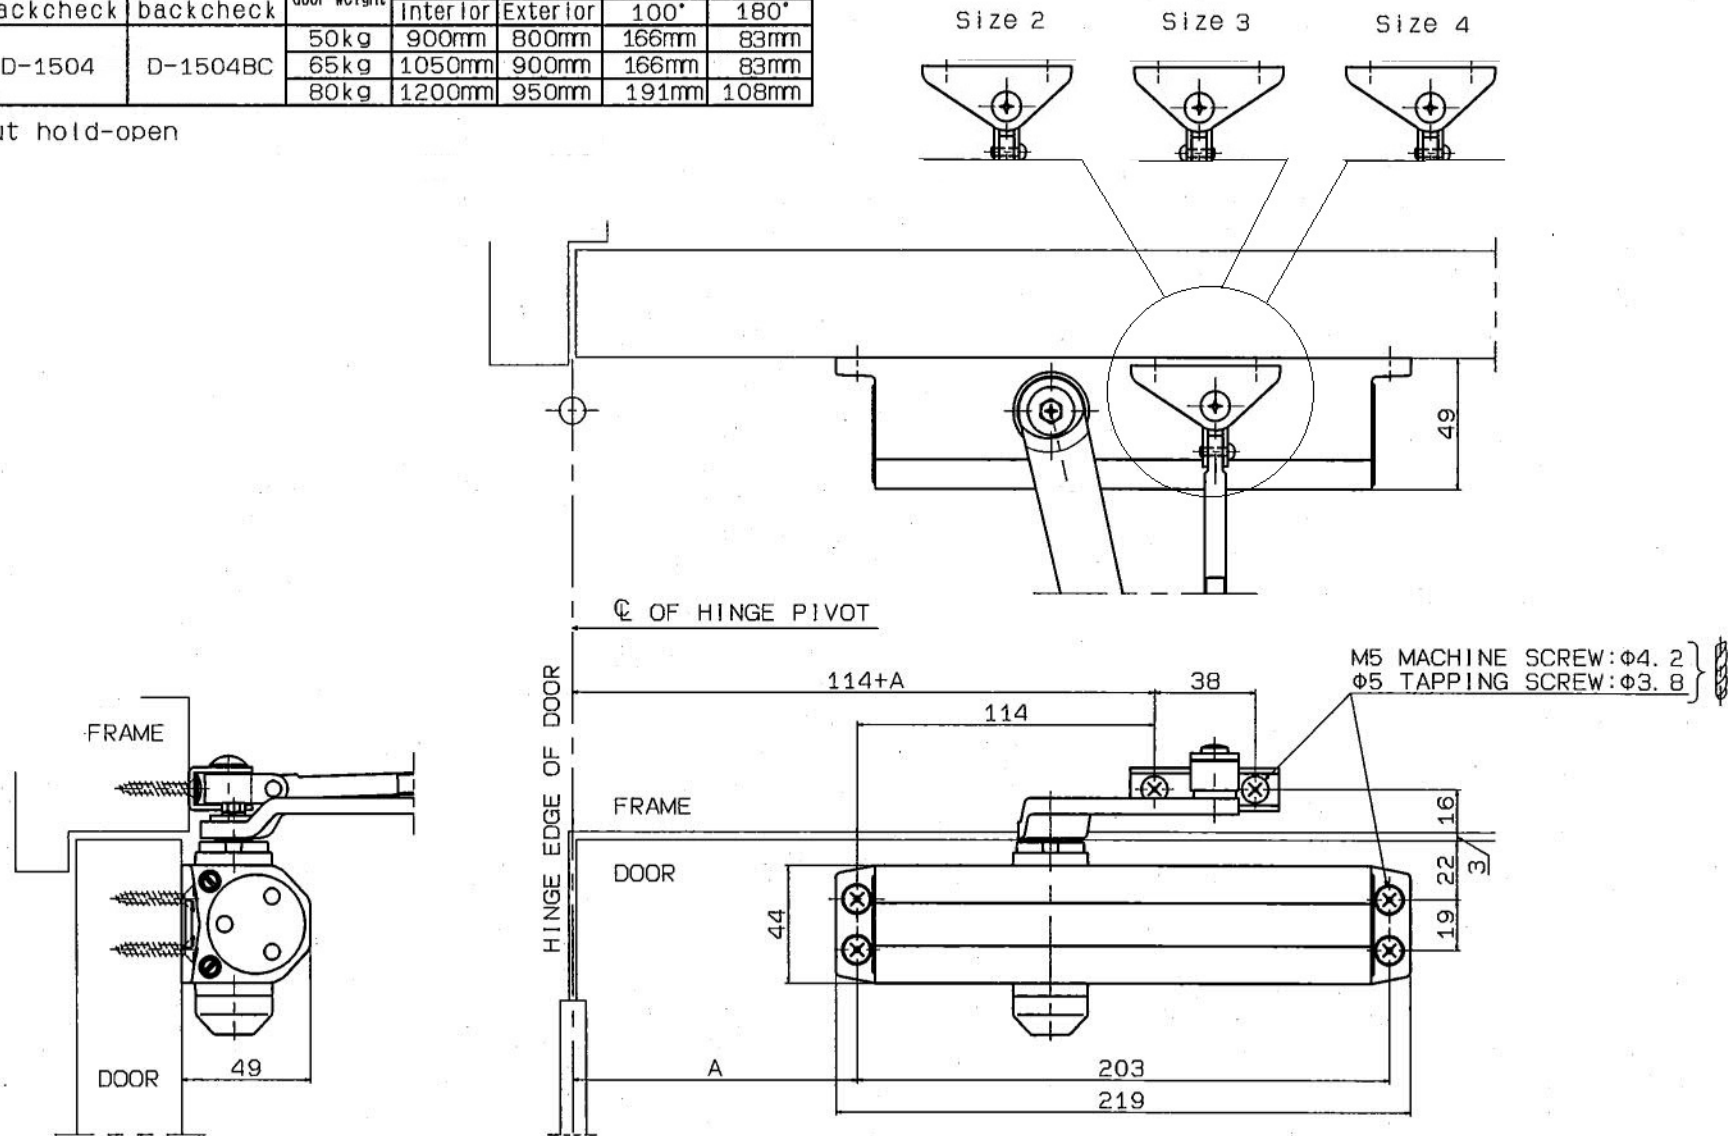

| Size | No cover | | Maximum door weight | Maximum door width | | Dimension A | |
|------|-------------------|----------------|---------------------|--------------------|----------|-------------|-------|
| | Without backcheck | With backcheck | | Interior | Exterior | 100° | 180° |
| 2 | D-1504 | D-1504BC | 50kg | 900mm | 800mm | 166mm | 83mm |
| 3 | | | 65kg | 1050mm | 900mm | 166mm | 83mm |
| 4 | | | 80kg | 1200mm | 950mm | 191mm | 108mm |

● Without hold-open

| | | | | | |
|---------------|-------------|-------------|-----------|------------|------|
| RYOBI LIMITED | PRODUCTS | APPLICATION | MODEL No. | DATE | REV. |
| | DOOR CLOSER | Standard | D-1504 | 08/30/2018 | |